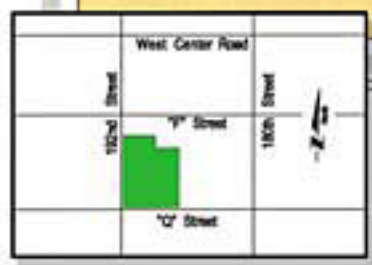

# Cattail CREEK

**LEGEND**

- RESIDENTIAL LOTS
- TOWNHOME LOTS
- PARKS & OPEN SPACE
- FUTURE DEVELOPMENT

**CELEBRITY HOMES**  
 Homes • Villas • Townhomes  
[www.CelebrityHomesOmaha.com](http://www.CelebrityHomesOmaha.com)