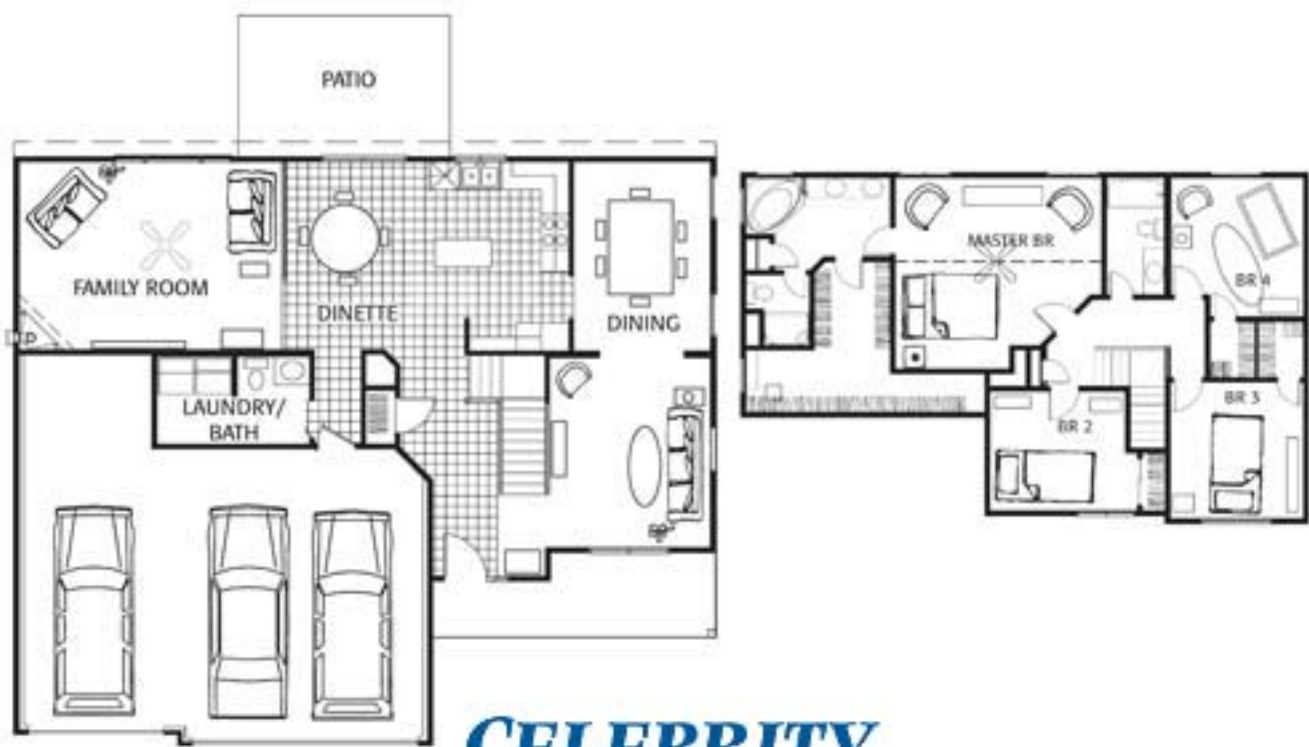

# TEMPE

2 story 4 BR • Finished living area 2404 sq. ft.

**CELEBRITY  
HOMES**

Homes • Villas • Townhomes

We Build Communities