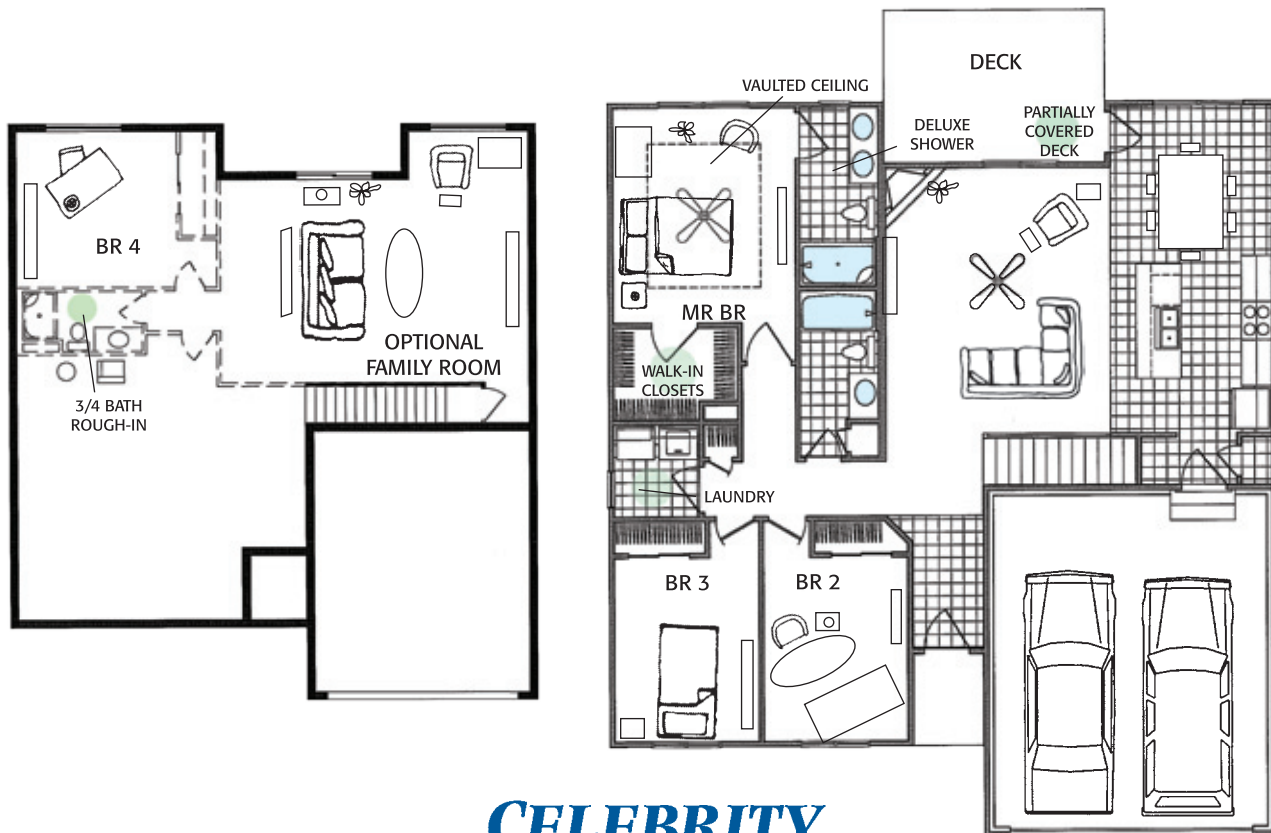

SHERIDAN

Ranch, Elevation C • Finished living area 1449 sq. ft.

**CELEBRITY
HOMES**

CelebrityHomesOmaha.com