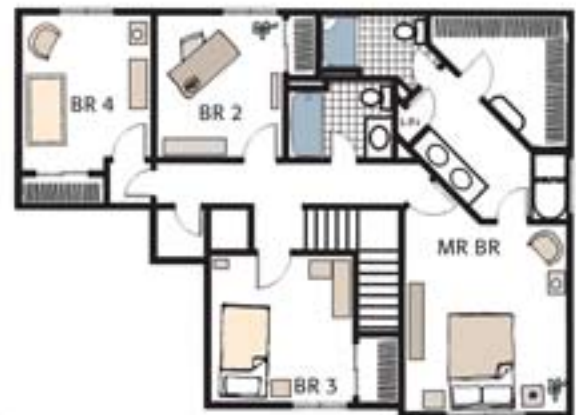

# MONTEREY DLX

2 story 4 BR • Finished living area 2006 sq. ft.

**CELEBRITY  
HOMES**

We Build Communities