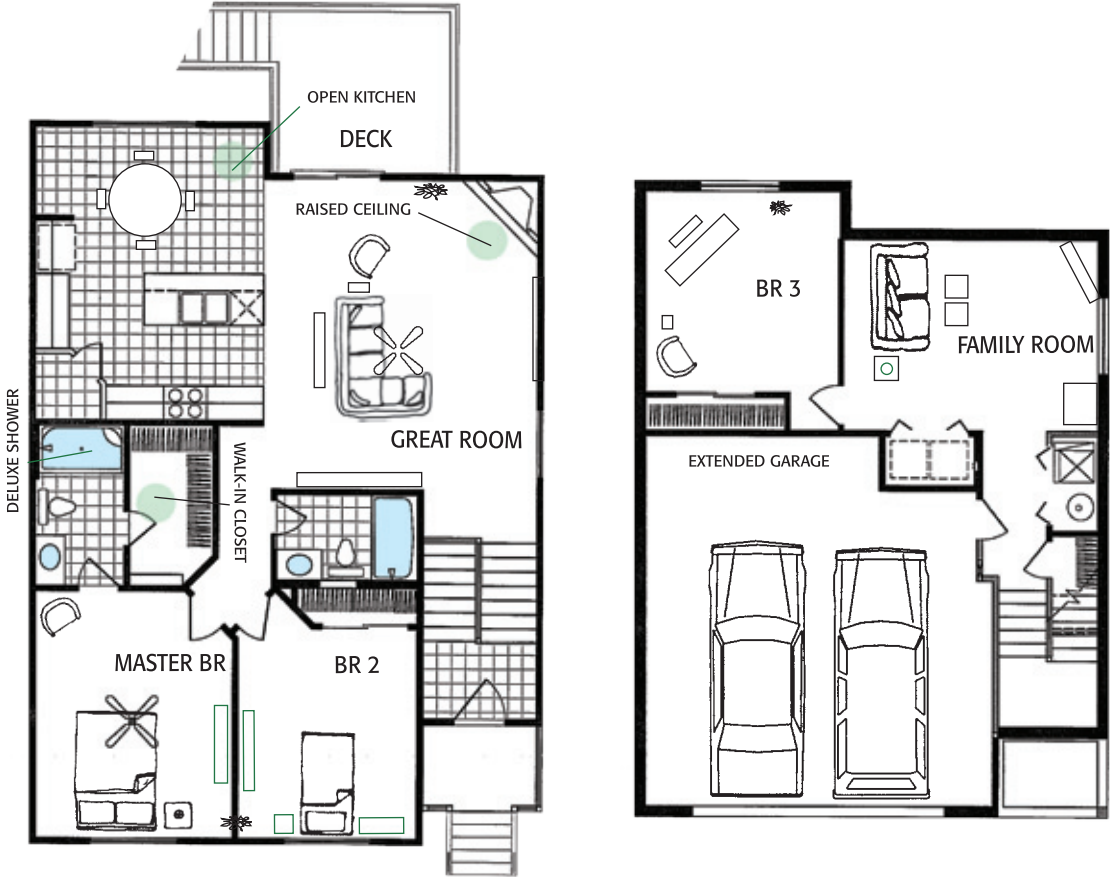

LOGAN

Multi level townhome • Finished living area 1603 sq. ft.

**CELEBRITY
HOMES**

CelebrityHomesOmaha.com