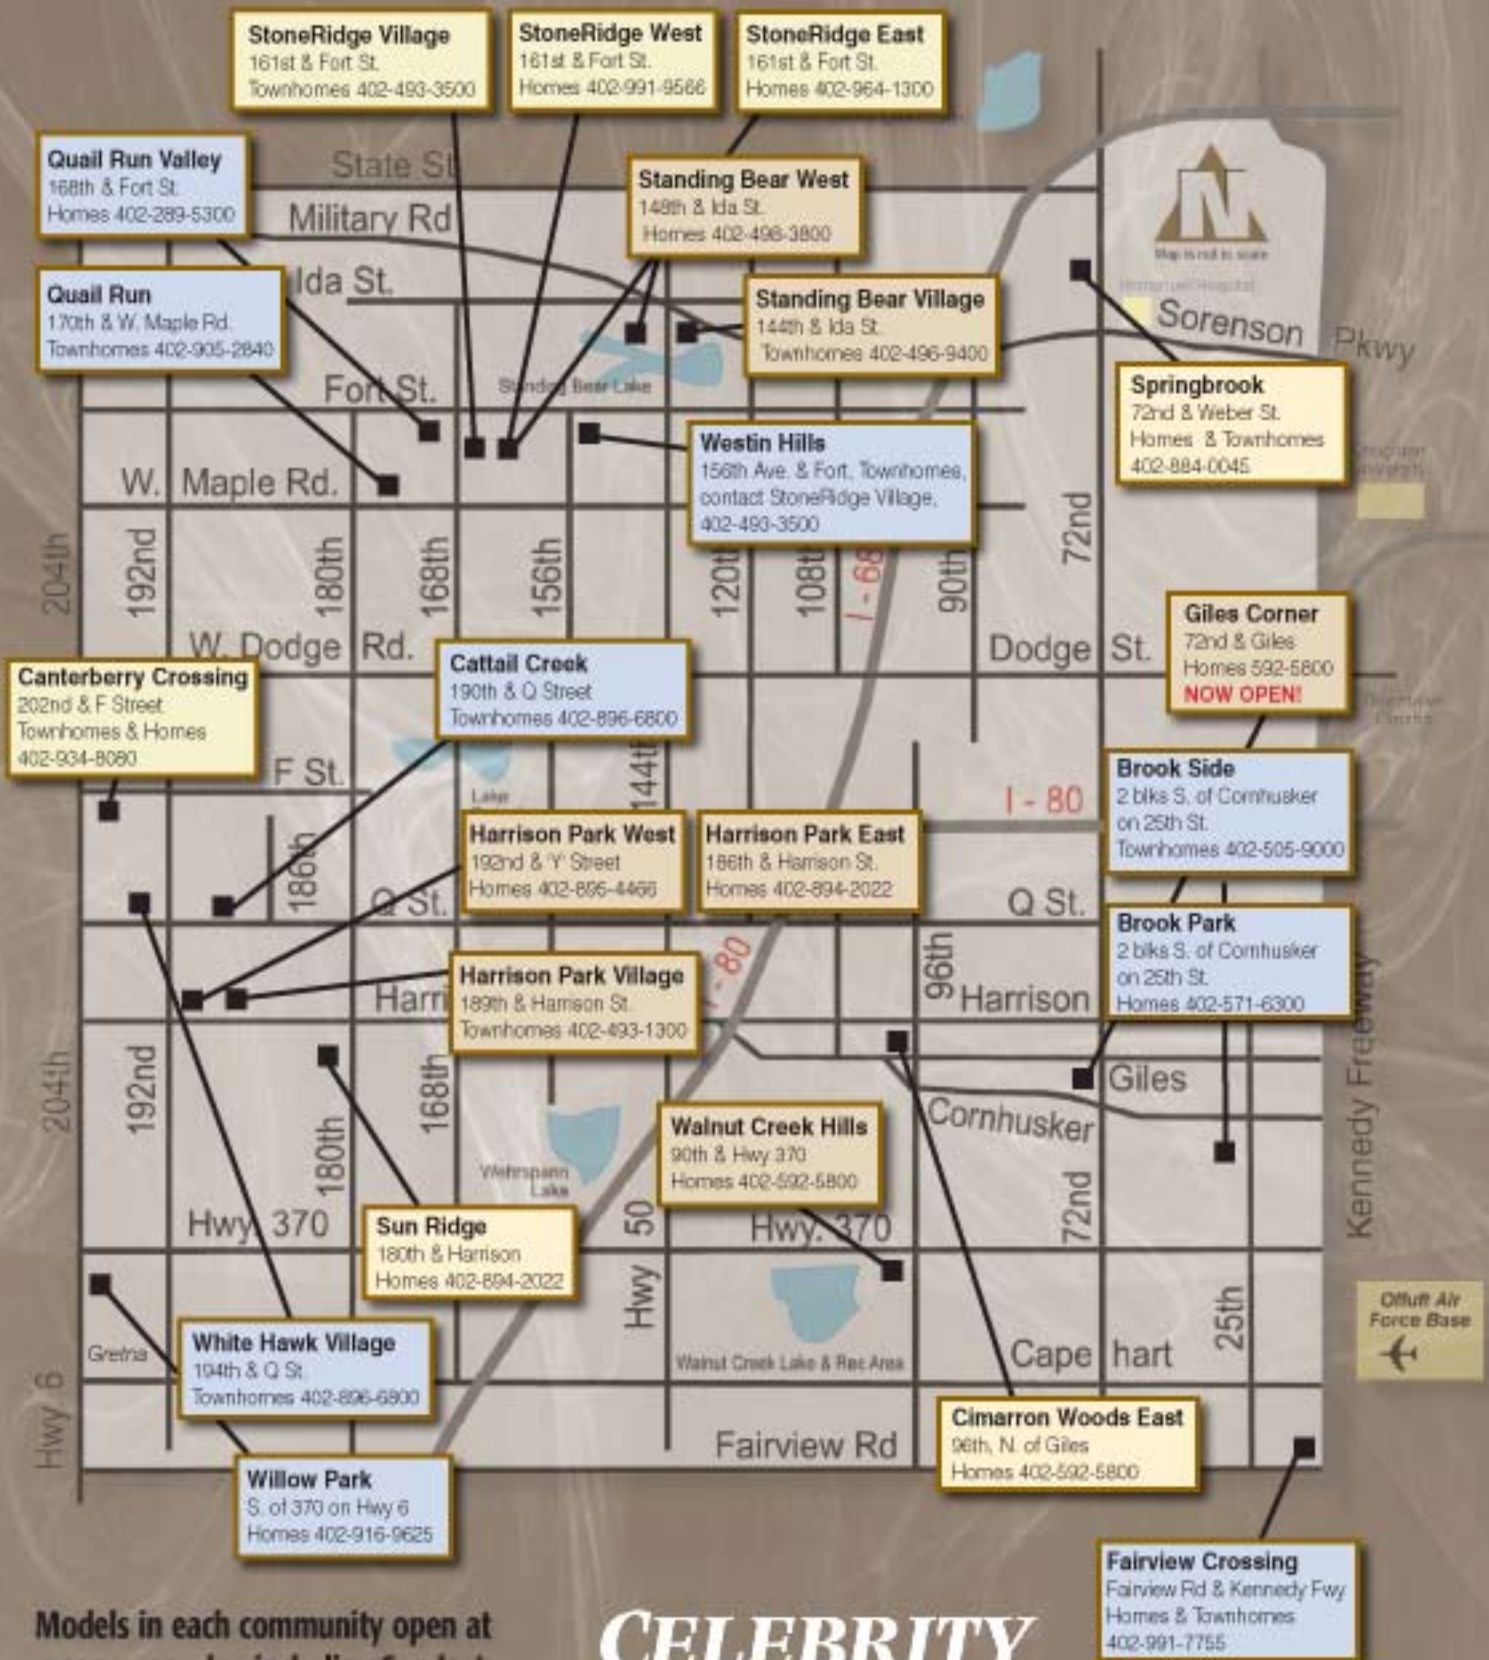

Community Location Map

Models in each community open at noon every day including Sunday!

CELEBRITY HOMES

Homes • Villas • Townhomes

CelebrityHomesOmaha.com