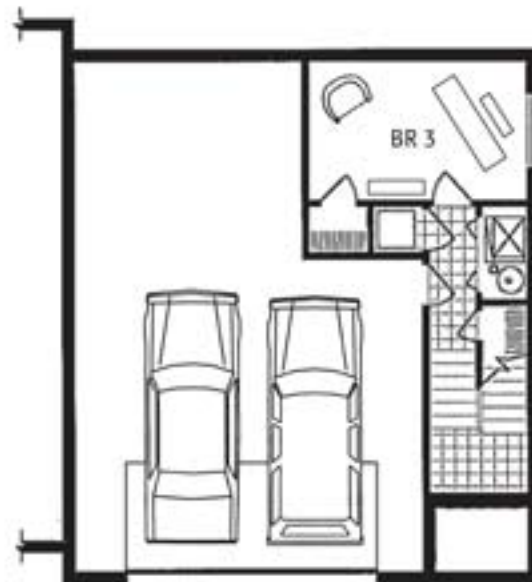

# DURHAM

Split entry townhome  
Finished living area 1194 sq. ft.

**CELEBRITY**  
**TOWNHOMES**

Townhomes to fit today's lifestyle.